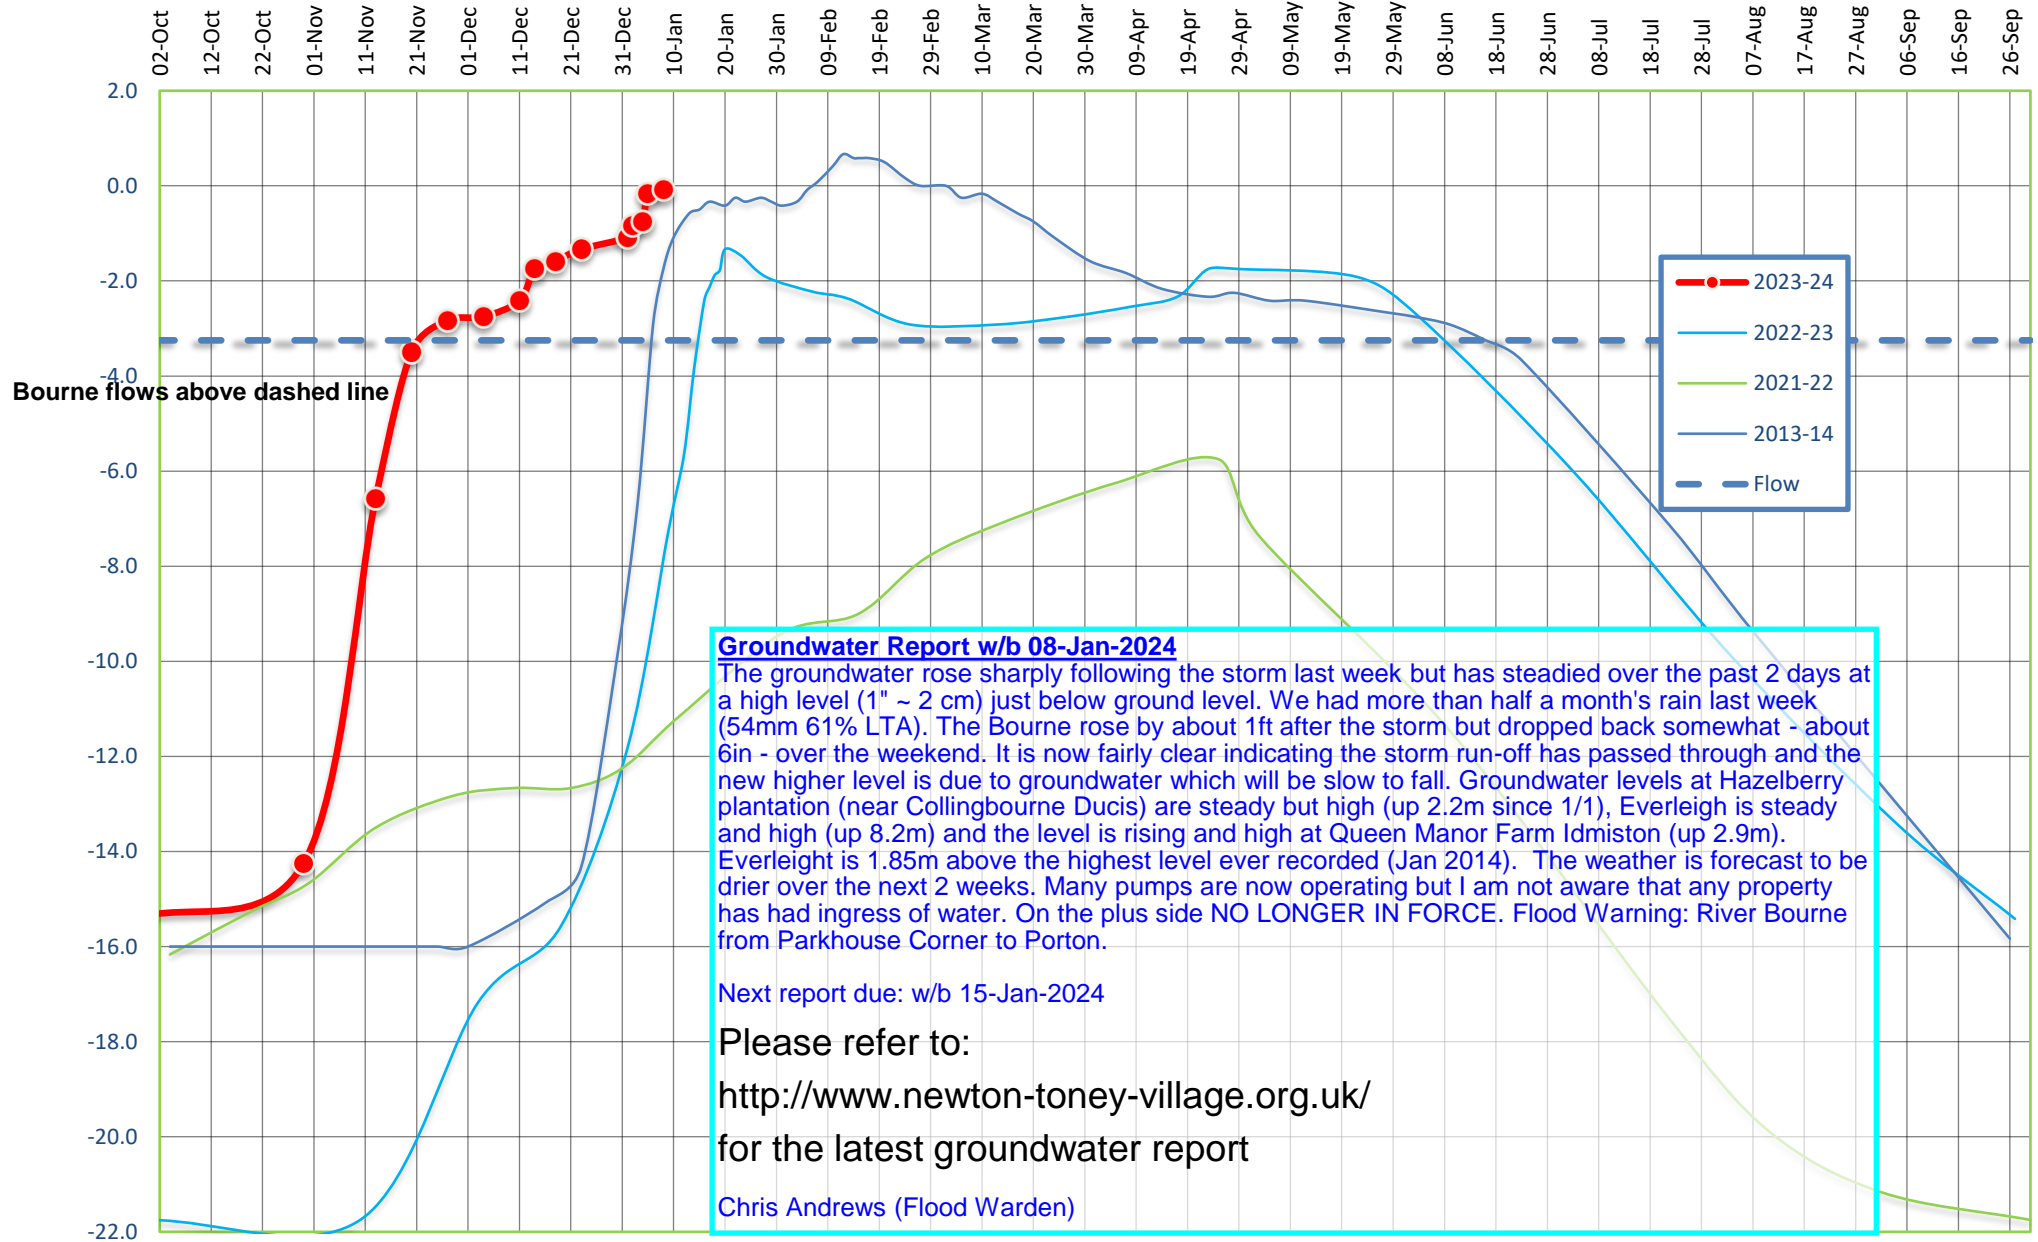

Newton Toney Groundwater Level 2023-24

Groundwater depth relative to ground level (feet)

Day-Month from 1st October